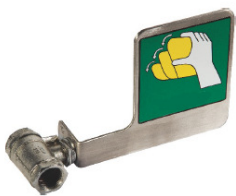

# SS SAFETY SHOWER WITH EYE WASHER

**Product Code:** ABERP1023  
**Model:** Green Arrow - SS Safety Shower with Eye washer

- Push Handle for Eyebath
- Pull rod Control for Shower
- PIPES – ISI approved Stainless Steel 304 & 316
- Bowl – ISI approved Stainless Steel or ABS plastic
- Shower Head –Stainless steel or ABS Plastic
- Water Inlet – 1 ¼"
- Waste Outlet – 1 ¼"

## ACCESSORIES FOR GALVANISED EMERGENCY EYE WASH & SAFETY SHOWER

SS EYE WASH VALVE WITH  
SS PUSH HANDLE

SS SHOWER VALVE WITH  
SS BALL & STEM

SS SLIM-LINE ATOMISER  
UNIT with FLIP-FLOP DUST  
COVERS

SS RESPECTOR BOWL